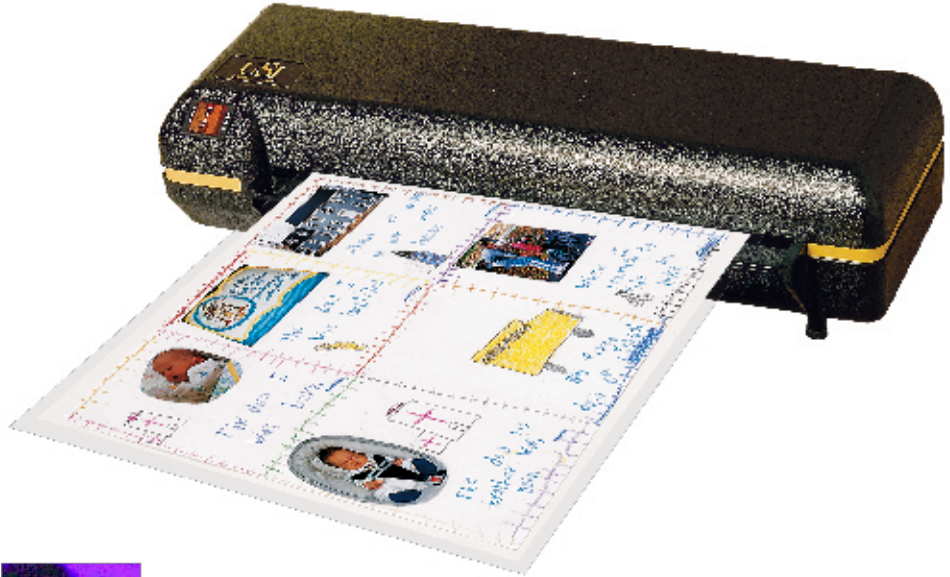

# CT Series Pouch Laminator

The most popular desktop laminator because of its size, durability and quality laminating. The CT is designed for medium to heavy use (up to 100 pieces per day). The CT has a 3-way switch so unit stays heated all day without running the motor. There is no waiting for the machine to heat up each time used, saving wear and tear on the motor.

### CHOICE OF COLORS (12")